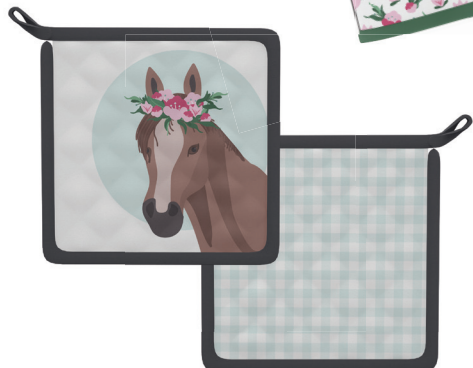

PATTERNS & TEXTURES

COLOR PALETTE

Horse and Flowers

COLOR PALETTE

OVEN MITT

POTHOLDER

KITCHEN TOWELS

NAPKINS

PLACE MAT

TABLE RUNNER

Donkey with Baskets

COLOR PALETTE

OVEN MITT

POTHOLDER

KITCHEN TOWELS

NAPKINS

PLACE MAT

TABLE RUNNER

Flower Crown Donkey

COLOR PALETTE

OVEN MITT

POTHOLDER

KITCHEN TOWELS

NAPKINS

PLACE MAT

TABLE RUNNER

Lavender Milk Jug

COLOR PALETTE

TABLE RUNNER
OPTIONS

Grey
Gingham

Lavender
Ticking

Grey
Ticking