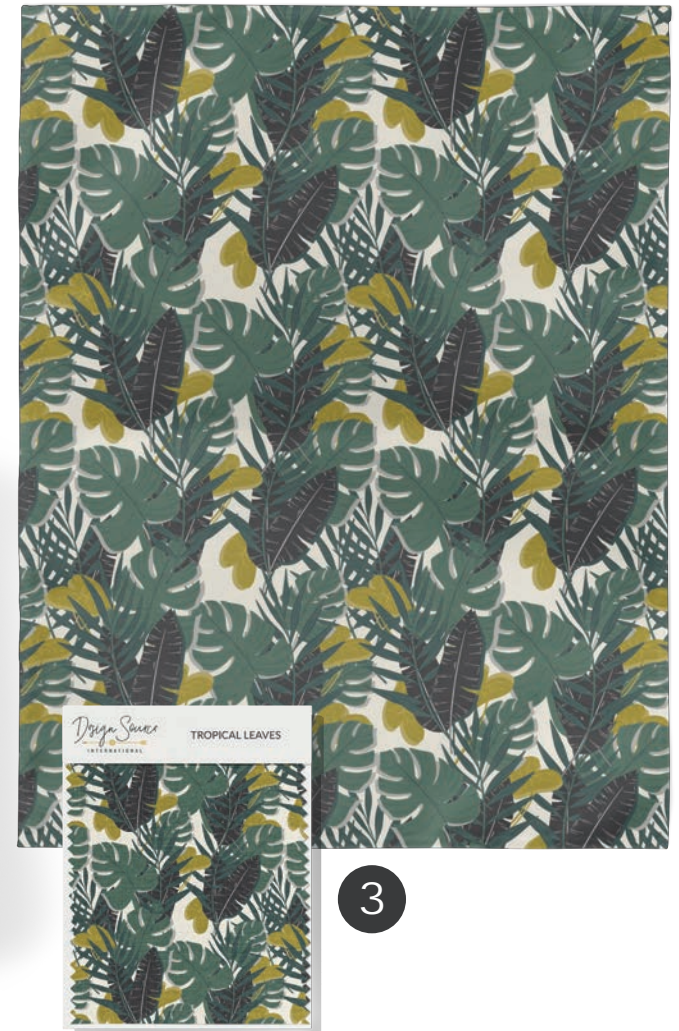

ORIGINS QUILTS

Rooted in the raw colors
of nature, evoking the peace
that comes from being outdoors.

ELEVATED TROPICS

1. COLORFUL TROPICS
2. PALM SILHOUETTE
3. TROPICAL LEAVES

1

2

3

ELEVATED TROPICS

1. COLORFUL TROPICS
2. PALM SILHOUETTE
3. TROPICAL LEAVES

1

2

3

LINES & MOVEMENT

- 4. KUBA CLOTH GRAY
- 5. COLORFUL FACES
- 6. DYED LINES

4

5

6

LINES & MOVEMENT

- 4. KUBA CLOTH GRAY
- 5. COLORFUL FACES
- 6. DYED LINES

4

5

6

LINES & MOVEMENT

- 7. LINEAR CURVES - GRAY
- 8. KUBA CLOTH - RUST
- 9. ANGLED LINES - ROSE